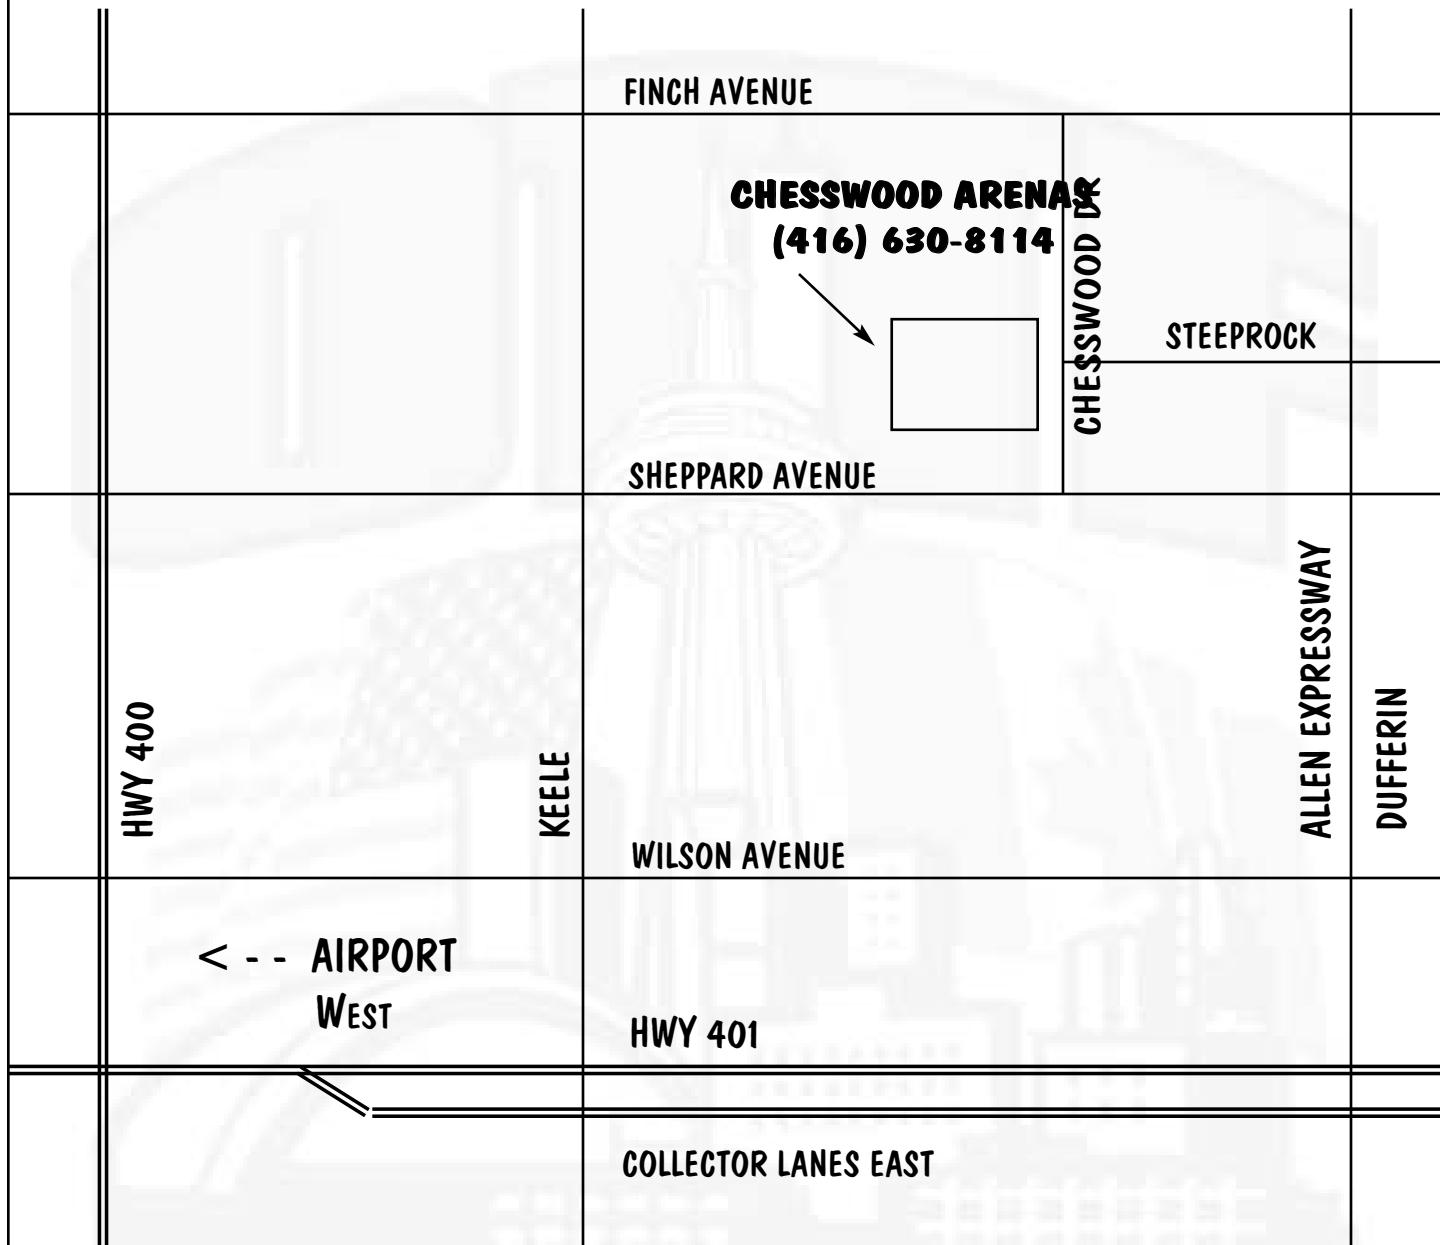

OTTF SPRING CLASSIC

NORTH

FROM RINK

- Hwy 427 South to 401
 - 401 East
 - move to collector lane after the 400 exchange
 - Allen Exp. North
- Note: becomes Dufferin

FROM HOTEL STRIP

- East on Dixon Road
 - 401 East
 - move to collector lane after the 400 exchange
 - Allen Exp. North
- Note: becomes Dufferin

SOUTH